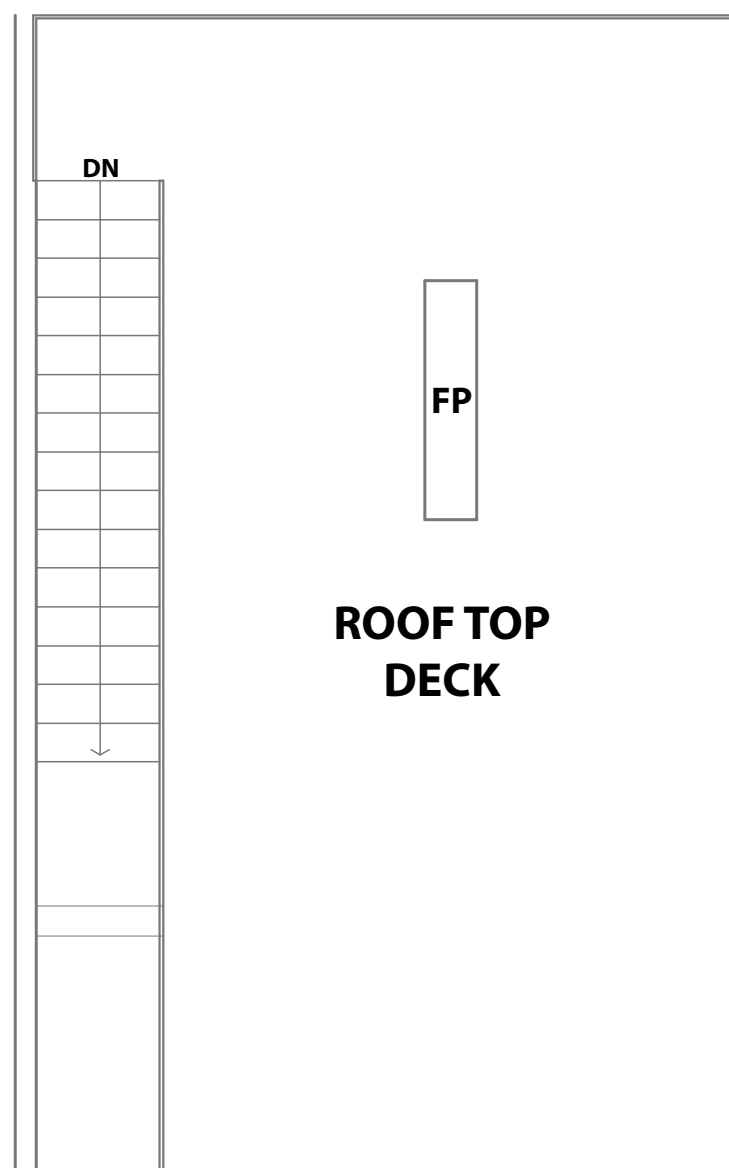

318 RIDGEWOOD AVENUE

SAN FRANCISCO, CALIFORNIA

LOWER LEVEL

MAIN LEVEL

RENDERING BY OPEN HOMES PHOTOGRAPHY
ALL MEASUREMENTS ARE APPROXIMATE. WHILE DEEMED RELIABLE, NO INFORMATION
ON THESE FLOOR PLANS SHOULD BE RELIED UPON WITHOUT INDEPENDENT VERIFICATION.